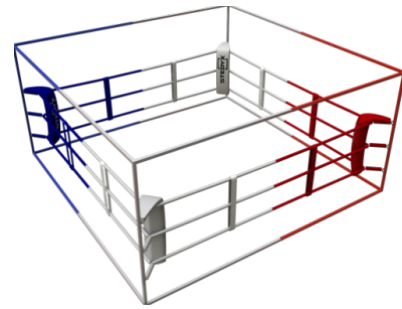

Mobile and lightweight boxing ring. Training boxing ring for permanent or temporary placement in your gym. You do not have to drill into the ground or wall. You just need to screw together the steel frame of the boxing ring and it is ready to be used. Put it on a Tatami or wooden floor. Due to its lightweight design, it can even be outside in the garden!

- Lightweight steel structure
- Easy to move
- Leatherette corners and ropes

Saves space:

If you have little space in your gym. The Boxing ring Economic is just the right thing for you, especially if you already have tatami mats in your gym. You can simply put this boxing ring on the tatami mats.

Mobility:

It is easy! Two people can quickly and easily move the boxing ring from one part of a room to another. You can bring the ring to an outdoor camp and put it in nature. No problem!

Custom design:

Because we are the manufacturer, we can offer you this boxing ring in more color variants. You can choose color combinations of the ropes, a color combination of the ring frame. Do you want this kind of boxing ring with 4 ropes? There is nothing easier. Contact us.

BASIC SPECIFICATION

SHIPPING DIMENSIONS

WARRANTY: